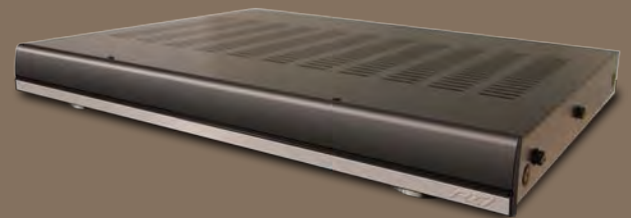

T4

The T4 is the perfect complement to today's high-end home theater. With a fully customizable LCD touchpanel, the T4 is capable of controlling audio/video components, lights and other electronic systems throughout the home. Built-in wireless Ethernet enables viewing of motion JPEG security cameras and web pages via an integrated web browser. Adding RTI accessory devices enables two-way communication with electronics such as iPods®, lighting and security systems.

RK1 -2, 4, 8

The RK1 line of keypads can be programmed to control virtually any aspect of the home. From audio/video to lights and drapes, the RK1 can be used alone or as part of a whole house control system. To ensure seamless integration, units are sized for a single gang electrical box and are compatible with Decora® style wall plates. Buttons can be custom labeled and have a programmable backlight to match any decor.

AD-4

Using the AD-4 Audio Distribution System from RTI, you can go to the exercise room and summon your iPod®, listen to broadcast radio in the kitchen, internet radio in the backyard, and a CD in the living room - all at the same time. With four audio source inputs and four crystal clear outputs, wherever you go - the music moves with you. An integrated 8-channel Cool Power® amplifier and zone independent volume, bass and treble control, bring the sound to life. When you combine the AD-4 with RTI central processors and universal controllers, this powerful distributed audio solution easily keeps pace with the rhythm of your life.