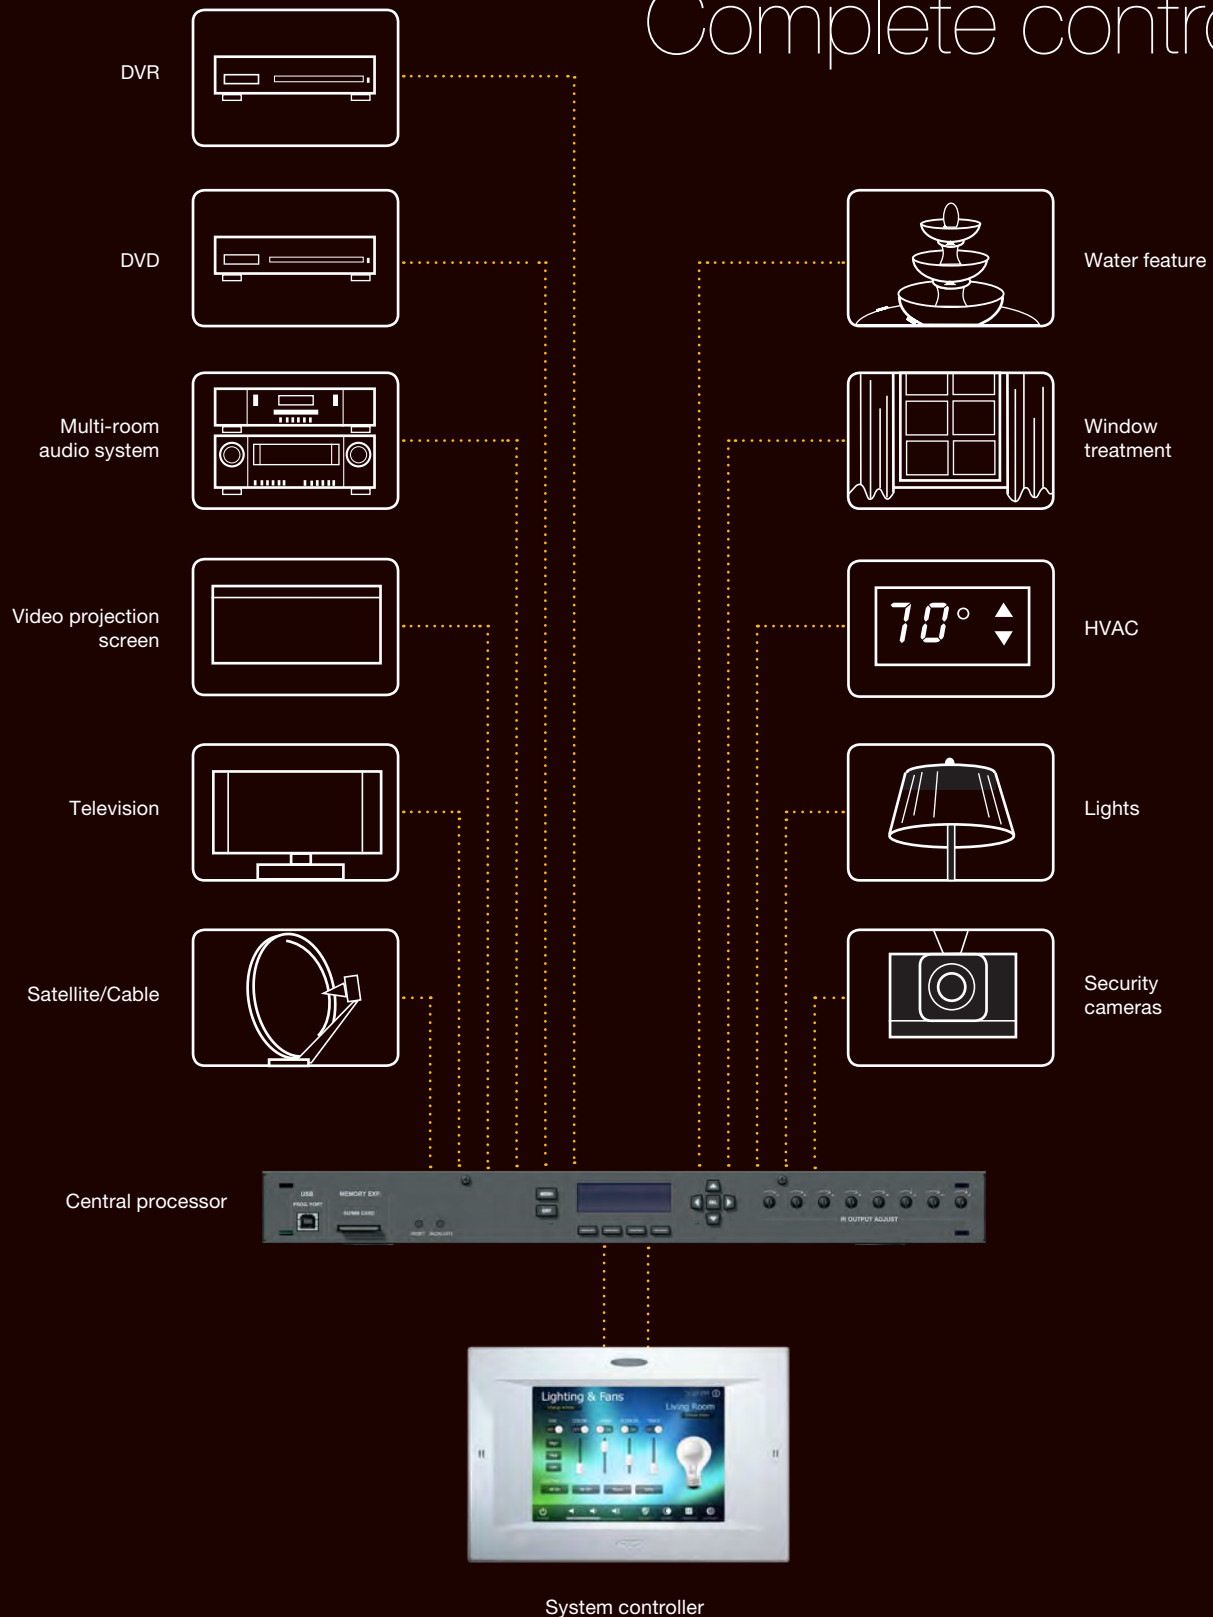

Technology should make life more fulfilling, yet too often we don't dictate the terms of the relationship – our devices do. Now you can operate all your electronics quickly and intuitively with one touch, via RTI handheld or in-wall controllers. With RTI's exclusive Integration Designer® software, your system can evolve along with you, so that as your needs change, your control system is always ready to meet them.

Complete control